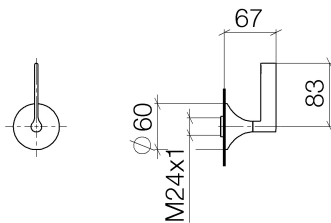

Shower - VAIA
Volume Control - polished chrome
Article number: 36 310 819-00

- Flange diameter 2-3/8"
- (ADA)

polished chrome

Accessory is required for this item.

Discontinued items available to order until 30.06.2020

Dimensional drawing

All dimensions in mm / inch = mm x 0,0394

Shower - VAIA

Volume Control - polished chrome

Article number: 36 310 819-00

Shower - VAIA
Volume Control - polished chrome
Article number: 36 310 819-00

Required article

35 621 970-90 0010
Rough for volume control
clockwise-closing 1/2" -

35 622 970-90 0010
Rough for volume control
clockwise-closing 3/4" -

35 671 970-90 0010
Rough for volume control
counter-clockwise closing
1/2" -

35 672 970-90 0010
Rough for volume control
counter-clockwise closing
3/4" -

Spare parts list

Number	Item Number	Designation	Number of units
--------	-------------	-------------	-----------------